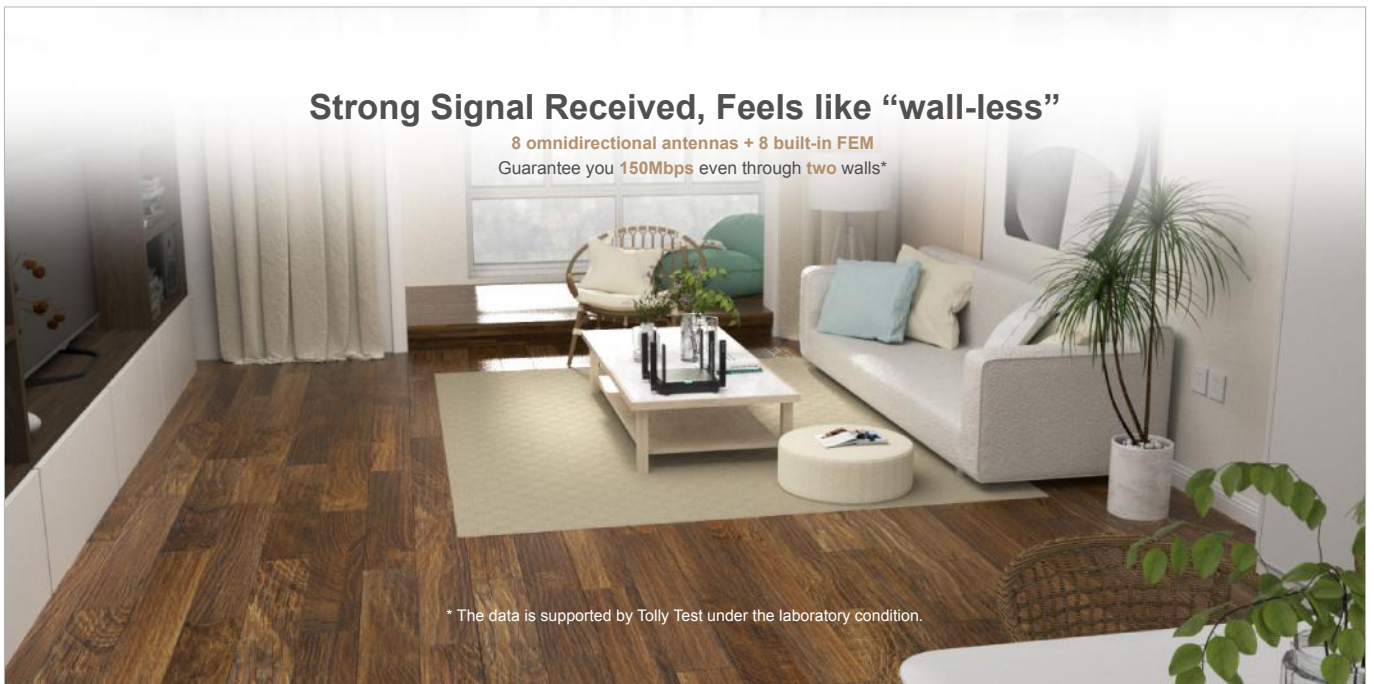

### Strong Signal Received, Feels like “wall-less”

8 omnidirectional antennas + 8 built-in FEM  
Guarantee you 150Mbps even through two walls\*