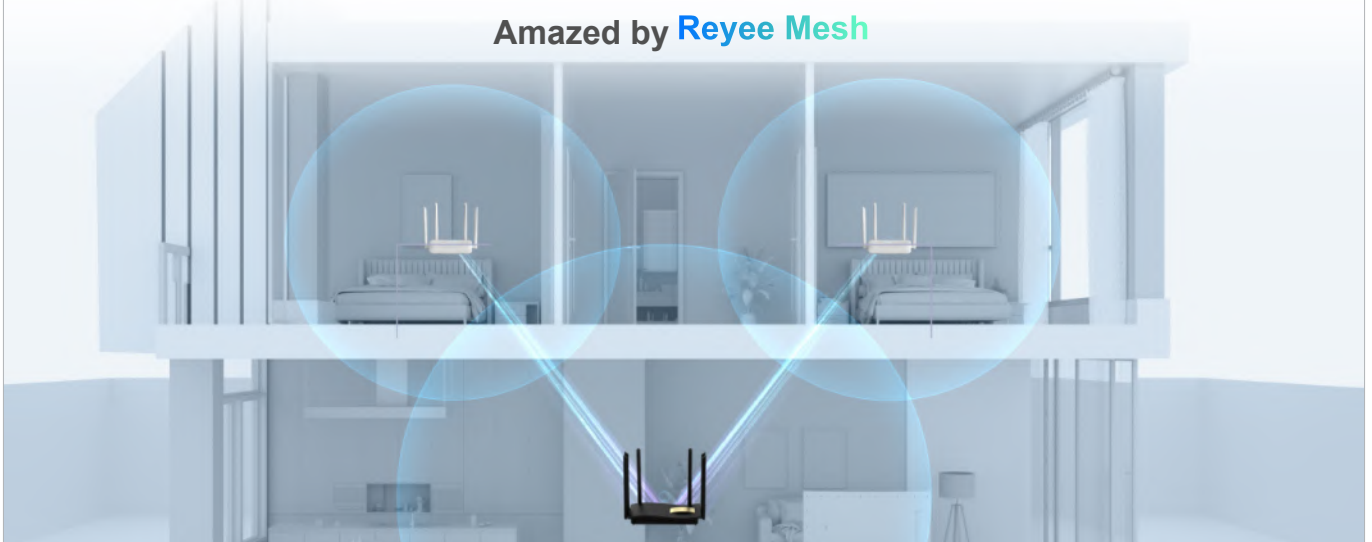

1267 Mbps

Strong WiFi Signal Throughout Your Home

FEM design

6dBi omnidirectional antennas

Full Coverage, Easy Setup, Seamless Roaming

Amazed by **Reyee Mesh**

Highlight Features

Good Helper for Your Family Management

Parental Control Health Mode

Ruijie Cloud App allows you to manage the internet access authority of the specified terminal, including the time limit, URL blocking and black/white list setup.

Parental Control **Health Mode**