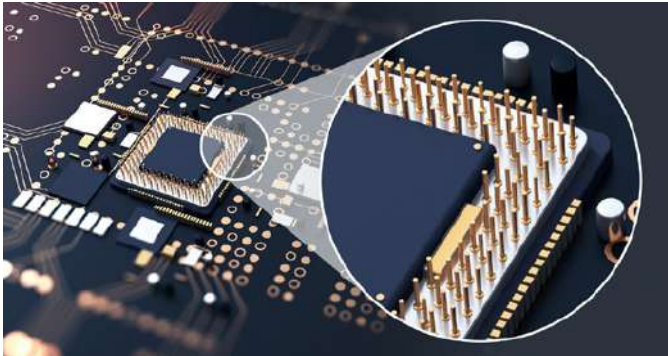

AI Image Rotation

Auxiliary Microphone & USB Camera Inputs

HDMI & USB

5-Year Warranty

The A30 is an all-in-one video conference camera that enhances collaboration by combining a web camera, document camera, microphone, and speaker! Users can seamlessly pivot between doc cam and webcam modes without having to switch devices, while the built-in microphone and speaker minimize set up time and can be used in work from home, Bring Your Own Meeting (BYOM) or small conference room settings. The A30 supports live streaming, demos, small group collaboration, and more. With easy-to-use plug-n-play connectivity, the A30 speaker connects to computers and monitors to provide clear audio up to 20 feet away and allows connection to a wireless microphone via line in for versatile recording.

Multipurpose Conference Audio Solution

The A30 microphone and speaker enhance collaboration and create greater meeting equality in small conference rooms. It connects to computers and monitors to provide clear audio up to 20 feet away, amplifying the sound for all meeting participants. The audio recording capabilities support Bring Your Own Meeting (BYOM) settings, demos, live streaming and more. The A30 allows connection to wireless microphone via line in for versatile recording.

4K Camera Quality

The 13-megapixel camera delivers impressive resolution in 4K with a 110° FOV lens, allowing the A30 to capture all details perfectly.

Flexible Camera Angles

The extendable arm elongates and folds to capture multiple angles. The smart design also includes an adjustable camera head, LED light, and rotatable base.