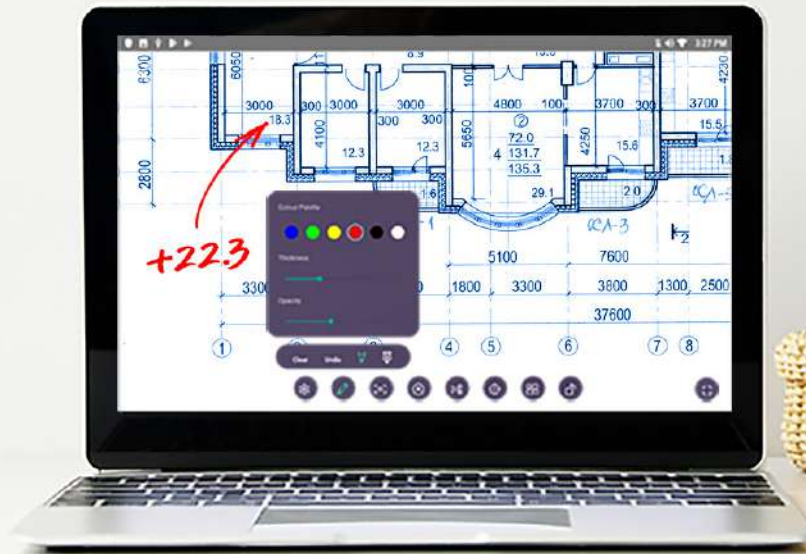

Compatible with AVerTouch software

Simply connect your A30 with one touch to immediately start sharing content and annotate as you go. With its easy and intuitive functions, as well as cloud sync to provide automatic backups of your annotations, captures, and recordings, this software will help enrich the overall experience with unprecedented interactivity.