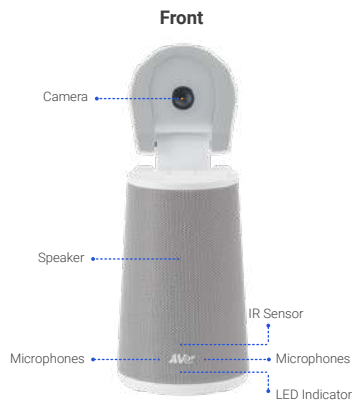

* Specifications may vary depending on location and are subject to change without notice.

Camera Head & Foldable Arm