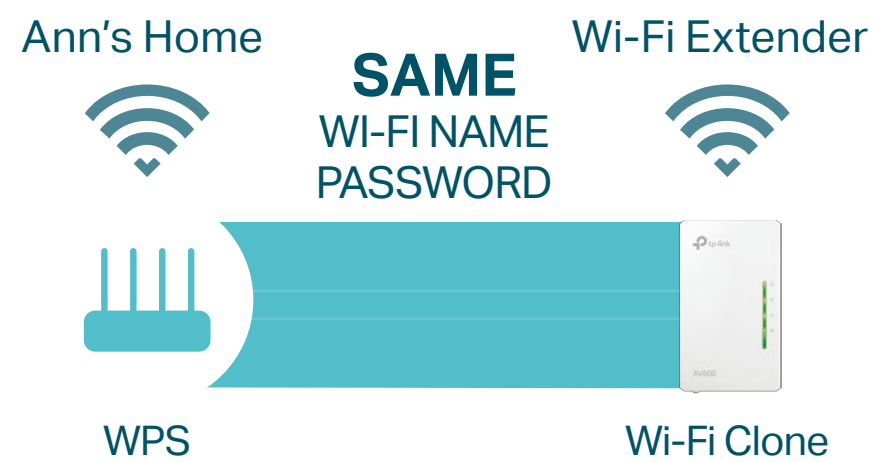

AV600 Powerline Wi-Fi Kit

Instant Wi-Fi & Wired
Network Everywhere

TL-WPA4226 KIT

Highlights

Wi-Fi Auto-Sync for A Unified, Powerful Network

The HomePlug AV standard creates high-speed data transfer rates of up to 600Mbps to support all your online activities.

Simple Setup with Wi-Fi Clone

Copy your wireless network name (SSID) and password from your router instantly by pressing the Wi-Fi Clone button.

Settings in Sync with Wi-Fi Move

Any changes made to network settings will be automatically applied across the entire network.

Internet from Any Outlet

Simply push the Pair button on the adapters, and quickly set up a hassle-free powerline network.

Features

Speed

- **Ultra-fast Powerline Speed** – HomePlug AV standard provides up to 600Mbps high speed data transmission over a home's existing electrical wiring, ideal for lag-free HD or 3D video streaming and online gaming
- **Ethernet Port** – The Ethernet port allows your TV, game console or PC to connect to the internet at high speeds