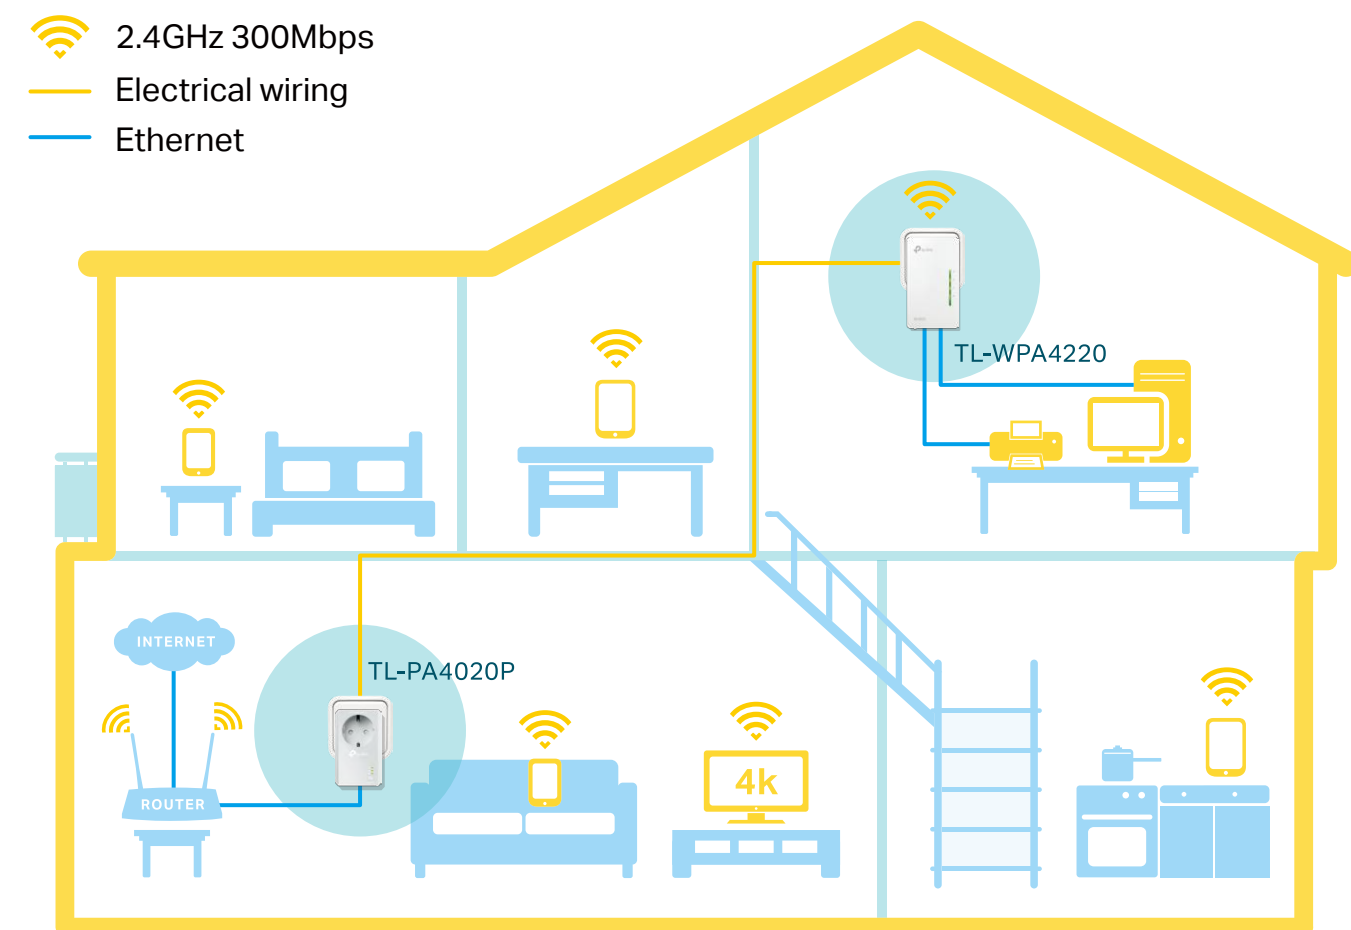

AV600 Powerline Wi-Fi Kit

Instant Wi-Fi & Wired
Network Everywhere

TL-WPA4226 KIT

Highlights

Wi-Fi Auto-Sync for A Unified, Powerful Network

The HomePlug AV standard creates high-speed data transfer rates of up to 600Mbps to support all your online activities.

Simple Setup with Wi-Fi Clone

Copy your wireless network name (SSID) and password from your router instantly by pressing the Wi-Fi Clone button.

Settings in Sync with Wi-Fi Move

Any changes made to network settings will be automatically applied across the entire network.

Internet from Any Outlet

Simply push the Pair button on the adapters, and quickly set up a hassle-free powerline network.

Features

Speed

- **Ultra-fast Powerline Speed** – HomePlug AV standard provides up to 600Mbps high speed data transmission over a home's existing electrical wiring, ideal for lag-free HD or 3D video streaming and online gaming
- **Ethernet Port** – The Ethernet port allows your TV, game console or PC to connect to the internet at high speeds

Range

- **300 Meters Range** – Up to 300 meters / 1000 feet range over the existing household power circuit, bringing network to previously hard-to-reach areas of your home and office.

Security

- **Pair Button** – 128-bit AES encryption easily at a push of the "Pair" button