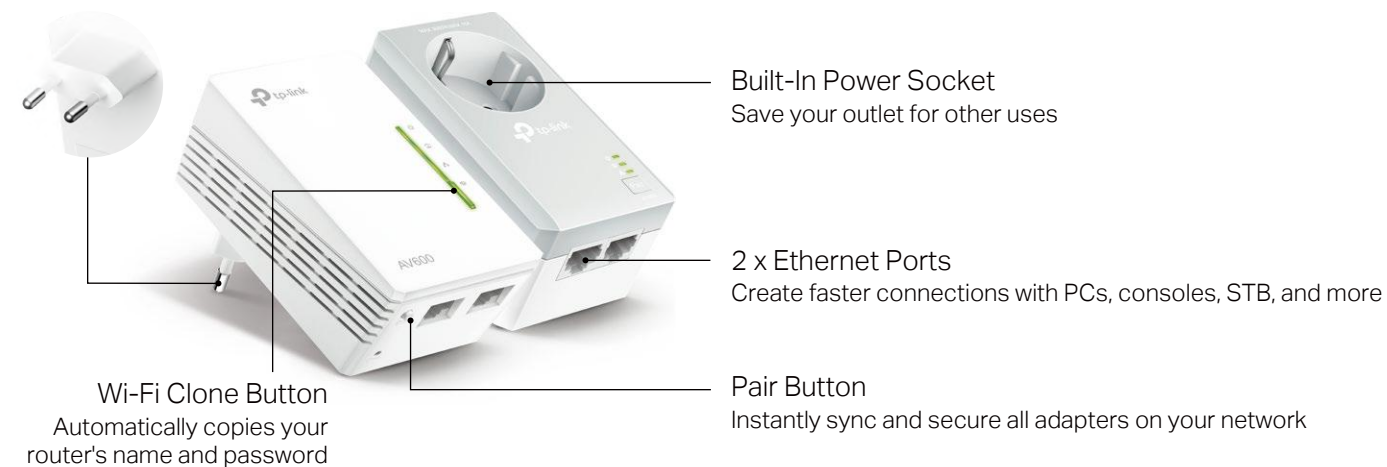

Specifications

Hardware

- Plug Type: EU
- Standards and Protocols: HomePlug AV, IEEE 1901, IEEE 802.3, IEEE 802.3u, IEEE 802.11b/g/n
- Power Consumption: Maximum: 8.218W (220V/50Hz); Typical: 7.686W (220V/50Hz); Standby: 4.630W (220V/50Hz)
- Range: 300 Meters over electrical circuit
- Interface: Ethernet Port, Power Socket
- Button: Pair, Reset, Wi-Fi Clone
- LED Indicator: Power, Powerline, Ethernet, Wi-Fi
- Dimensions (W x D x H): TL-WPA4220: 1.6 x 2.1 x 3.7 in. (40 x 54 x 94 mm)
  TL-PA4020P: 1.7 x 2.3 x 3.7 in. (42 x 58 x 95 mm)

For more information, please visit

<http://www.tp-link.com/en/products/details/TL-WPA4226KIT.html>

or scan the QR code left

* Compatible with all HomePlug AV & AV2 Standard Powerline adapters.

* Listed HomePlug AV speeds refer to the theoretical maximum physical-layer data transfer rate. Actual data speeds vary and are influenced by the home's Wi-Fi/electrical/physical environment, and if adapters are placed on the same home circuit.

Specifications are subject to change without notice. TP-Link is a registered trademark of TP-Link Technologies Co., Ltd. Other brands and product names are trademarks or registered trademarks of their respective holders. Copyright ©2018 TP-Link Technologies Co., Ltd. All rights reserved.

Software

- Modulation Technology: OFDM (PLC)
- Encryption: Powerline Security: 128-bit AES

Others

- Certification: CE, RoHS
- Package Contents:
  AV600 Powerline Wi-Fi Kit: 1 × TL-WPA4220, 1 × TL-PA4020P
  2 × Ethernet Cable (6.6 feet/2 meters each)
  Quick Installation Guide
- System Requirements:
  Windows 2000/XP/2003/Vista, Windows 7/8/8.1/10, Mac, Linux
- System Requirements for tpPLC Utility:
  Windows 10/8.1/8/7/Vista/XP and Mac OS X (10.7 or later)
- Environment:
  Operating Temperature: 0°C~40°C (32°F ~104°F)
  Storage Temperature: -40°C~70°C (-40°F ~158°F)
  Operating Humidity: 10%~90% non-condensing
  Storage Humidity: 5%~90% non-condensing

www.tp-link.com

TP-Link AV600 Powerline Wi-Fi Kit TL-WPA4226 KIT