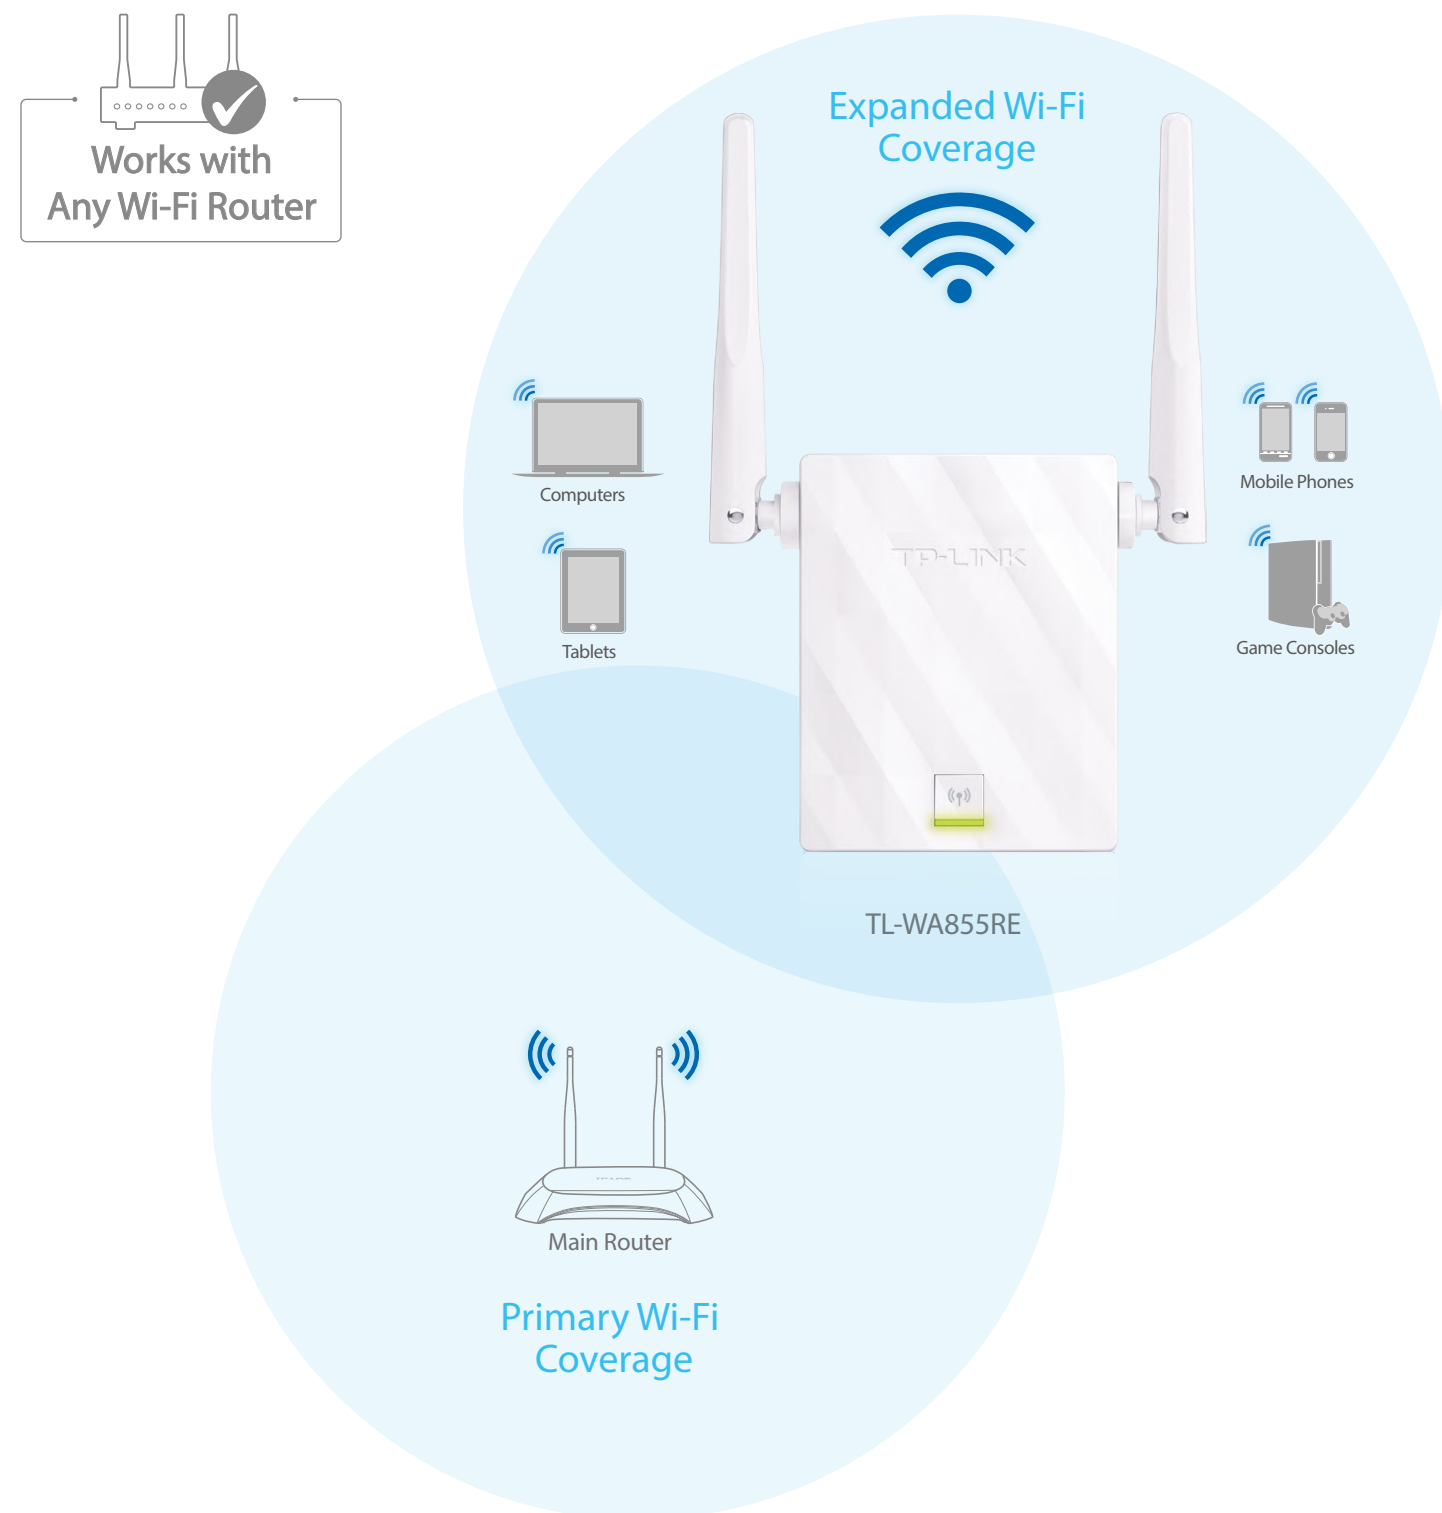

Boost Wi-Fi Coverage

TL-WA855RE boosts your existing Wi-Fi range & delivers faster wireless speed in hard-to-reach area, providing reliable connections for laptops, smartphones, tablets and other wireless-enabled devices.