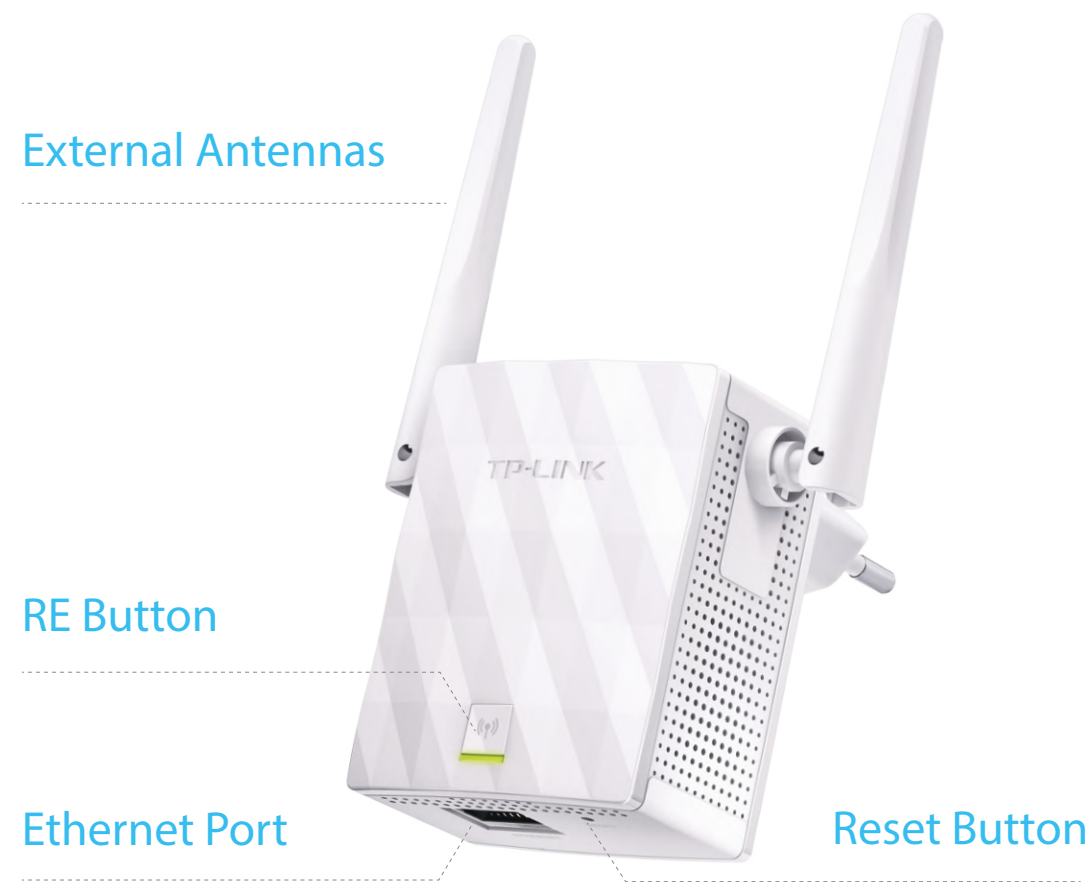

Specifications

Hardware

- Standards and Protocols: IEEE 802.11n, IEEE 802.11g, IEEE 802.11b
- Interface: 1*10/100 Ethernet Port(RJ45)
- Plug Type: EU, UK, US
- Button: RE (Range Extender) Button, Reset Button
- Dimensions (W X D X H): 2.0 x 1.3 x 2.6 in. (52 x 34 x 65mm)
- Antenna: 2*external
- Power Consumption: About 3W

Wireless

- Frequency: 2.4~2.4835GHz
- Signal Rate: 11n: Up to 300Mbps (dynamic)
  11g: Up to 54Mbps (dynamic)
  11b: Up to 11Mbps (dynamic)
- Reception Sensitivity: 2.4GHz:
  270M: -68dBm@10% PER
  130M: -68dBm@10% PER
  108M: -68dBm@10% PER
  54M: -68dBm@10% PER
  11M: -68dBm@8% PER
  6M: -68dBm@10% PER
  1M: -68dBm@8% PER
- Transmit Power: <20 dBm (EIRP)
- Wireless Modes: Range Extender, AP Mode
- Wireless Security: WPA-PSK/WPA2-PSK, 64/128-bit WEP