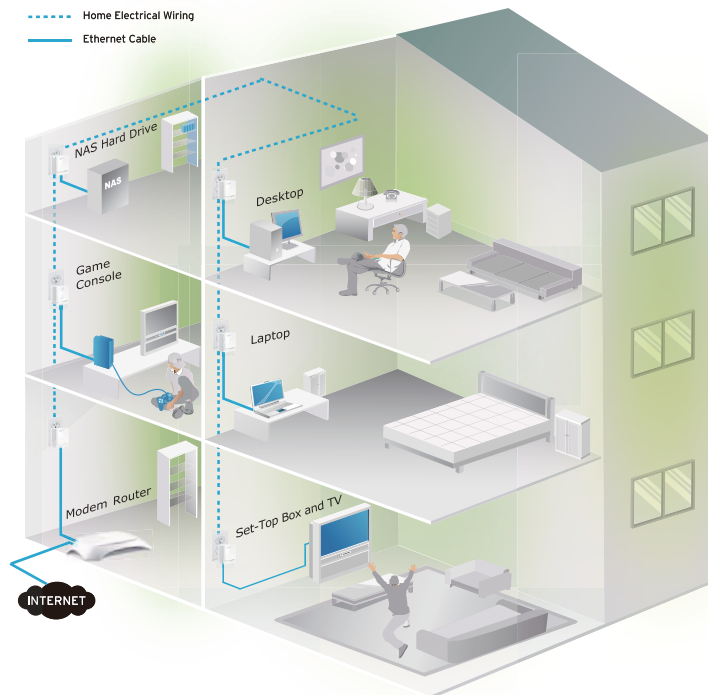

⦿ Specifications:

Hardware Features	
Standards and Protocols	HomePlug AV, IEEE802.3, IEEE802.3u, IEEE802.11ab
Interface	1 Gigabit Ethernet Port
Plug Type	US
Button	Pair Button
LED Indicator	PWR, PLC, ETH
Dimensions (W x D x H)	2.5 x 1.9 x 1.6 in. (63 x 47 x 40mm)
Power Consumption	< 3 W
Range	300 Meters in House
Software Features	
Modulation Technology	OFDM (PLC)
Encryption	128-bit AES Encryption
Others	
Certifications	CE, FCC, RoHS
System Requirements	Windows 8 /7/Vista/XP/2000, Mac, Linux *
Environment	Operating Temperature: 0°C~40°C (32°F~104°F)
	Storage Temperature: - 40°C~70°C (-40°F~158°F)
	Operating Humidity: 10%~90% non-condensing
	Storage Humidity: 5%~90% non-condensing

* Utility supports Windows 8/7/Vista/XP/2000 and Mac operating systems for the present

⦿ Diagram:

Package:

- AV600 Gigabit Powerline Adapter TL-PA6010 * 2
- 2-meter RJ-45 Ethernet Cable *2
- Quick Installation Guide
- Resource CD

* Powerline adapters should be deployed on the same circuit and in set of two or more. The first connected to the router and others located elsewhere to enable connectivity in those locations.