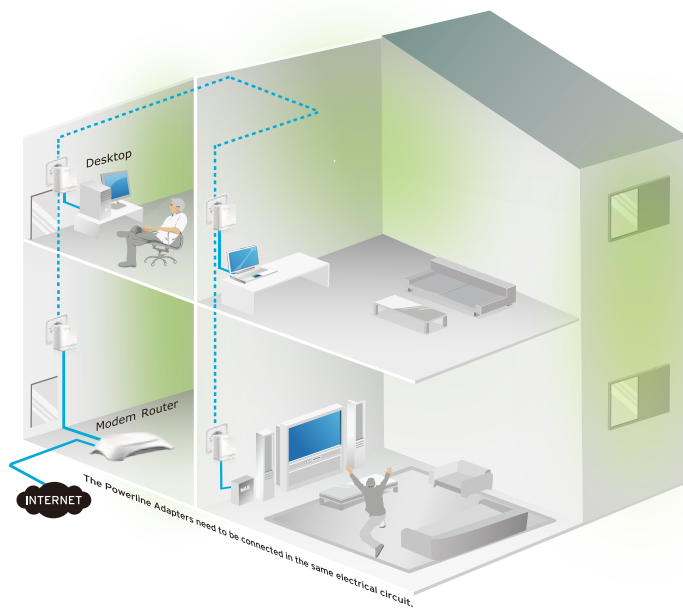

⦿ Specifications:

Hardware Features	
Standards and Protocols	HomePlug AV, IEEE802.3, IEEE802.3u, IEEE802.3ab
Interface	1 Gigabit Ethernet Port
Plug Type	EU, UK, US
Button	Pair Button
LED Indicator	PWR, PLC, ETH
Dimensions (W x D x H)	2.5x 1.9 x 1.6 in. (63x47x40mm)
Power Consumption	< 3 W
Range	300meters in house
Software Features	
Modulation Technology	OFDM (PLC)
Encryption	128-bit AES Encryption
Others	
Certifications	CE, FCC, RoHS
System Requirements	Windows 8/7/Vista/XP/2000, Mac, Linux*
Environment	Operating Temperature: 0°C~40°C (32°F~104°F)
	Storage Temperature: -40°C~70°C (-40°F~158°F)
	Operating Humidity: 10%~90% non-condensing
	Storage Humidity: 5%~90% non-condensing

* Utility supports Windows 8/7/Vista/XP/2000 and Mac operating systems for the present

⦿ Diagram:

Package:

- AV600 Gigabit Powerline Adapter TL-PA6010
- 2-meter RJ-45 Ethernet Cable
- Quick Installation Guide
- Resource CD

* Powerline adapters should be deployed on the same circuit and in set of two or more. The first, connected to the router and others located elsewhere to enable connectivity in those locations