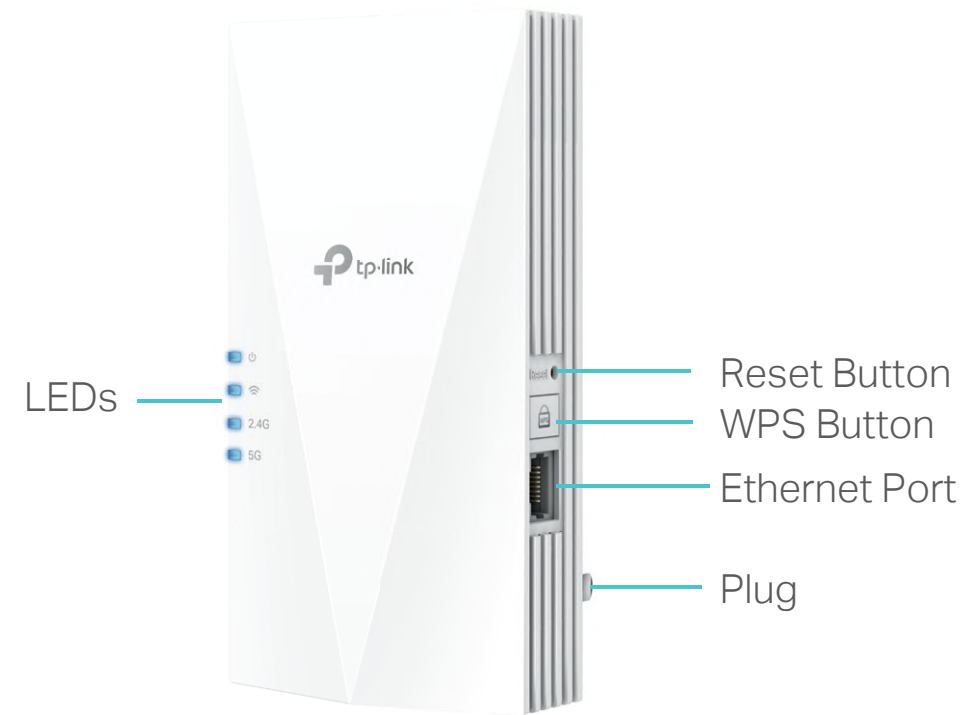

Specifications

Hardware

- Button: WPS Button, Reset Button
- Port: 1 Gigabit Ethernet Port
- Power Consumption: 12.5W
- Dimensions (W × D × H): 3.1×1.4×5.9 in. (78×36×149 mm)

Wireless

- Wireless Standards: IEEE 802.11a/n/ac/ax 5 GHz, IEEE 802.11b/g/n/ax 2.4 GHz
- Frequency: 2.4 GHz and 5 GHz
- Signal Rate: 574 Mbps at 2.4 GHz, 2402 Mbps at 5 GHz
- Transmit Power: FCC: 2.4 GHz ≤23dBm, 5 GHz ≤23dBm
- Reception Sensitivity:
  - 5GHz:
    - 11ax HE160 MCS11: -58dBm, 11ax HE160 MCS0: -88dBm
    - 11ax HE80 MCS11: -60dBm, 11ax HE80 MCS0: -91dBm
    - 11ax HE40 MCS11: -63dBm, 11ax HE40 MCS0: -94dBm
    - 11ax HE20 MCS11: -66dBm, 11ax HE20 MCS0: -97dBm
    - 11ac HT80 MCS9: -65dBm, 11ac HT80 MCS0: -91dBm
    - 11ac HT40 MCS9: -69dBm, 11ac HT40 MCS0: -94dBm
    - 11ac HT20 MCS8: -74dBm, 11ac HT20 MCS0: -97dBm
    - 11a 54Mbps: -78dBm, 11a 6Mbps: -97dBm
  - 2.4GHz:
    - 11ax HE40 MCS11: -62dBm, 11ax HE40 MCS0: -93dBm
    - 11ax HE20 MCS11: -65dBm, 11ax HE20 MCS0: -95dBm
    - 11n HT40 MCS7: -72dBm, 11n HT40 MCS0: -93dBm
    - 11n HT20 MCS7: -76dBm, 11n HT20 MCS0: -95dBm
    - 11g 54Mbps: -78dBm, 11g 6Mbps: -96dBm

- Wireless Function: Enable/Disable Wireless Radio, Wireless Statistics
- Wireless Security: WEP, WPA, WPA2, WPA3

Others

- Certification
  FCC, RoHS
- System Requirements
  Microsoft Windows 98SE, NT, 2000, XP, Vista™ or Windows 7, 8, 8.1, 10, MAC OS, NetWare, UNIX or Linux
  Internet Explorer 11, Firefox 12.0, Chrome 20.0, Safari 4.0, or other Java-enabled browser
- Package Contents
  Wi-Fi Range Extender RE700X
  Quick Installation Guide

For more information, please visit

<https://www.tp-link.com/home-networking/range-extender/RE700X/>

or scan the QR code left

[†]Maximum wireless signal rates are the physical rates derived from IEEE Standard 802.11 specifications. Actual wireless data throughput and wireless coverage per ft² are not guaranteed and will vary as a result of network conditions, client limitations, and environmental factors, including building materials, obstacles, volume and density of traffic, and client location.

[†]The product may not be compatible with routers or gateways with firmware that has been altered, is based on open source programs, or is non-standard or outdated.

[§]Uninterrupted Roaming is designed for devices that support the 802.11k/v standard.

[¶]Up to 4x Capacity refers to 4x increase in median throughput under dense environment compared to 11ac wave 2 range extender.

[*]Saving clients' battery power requires clients to also support the 802.11ax Wi-Fi standard. Actual power reduction may vary as a result of network conditions, client limitations, and environmental factors.

©2021 TP-Link

www.tp-link.com

TP-Link AX3000 Wi-Fi 6 Range Extender RE700X