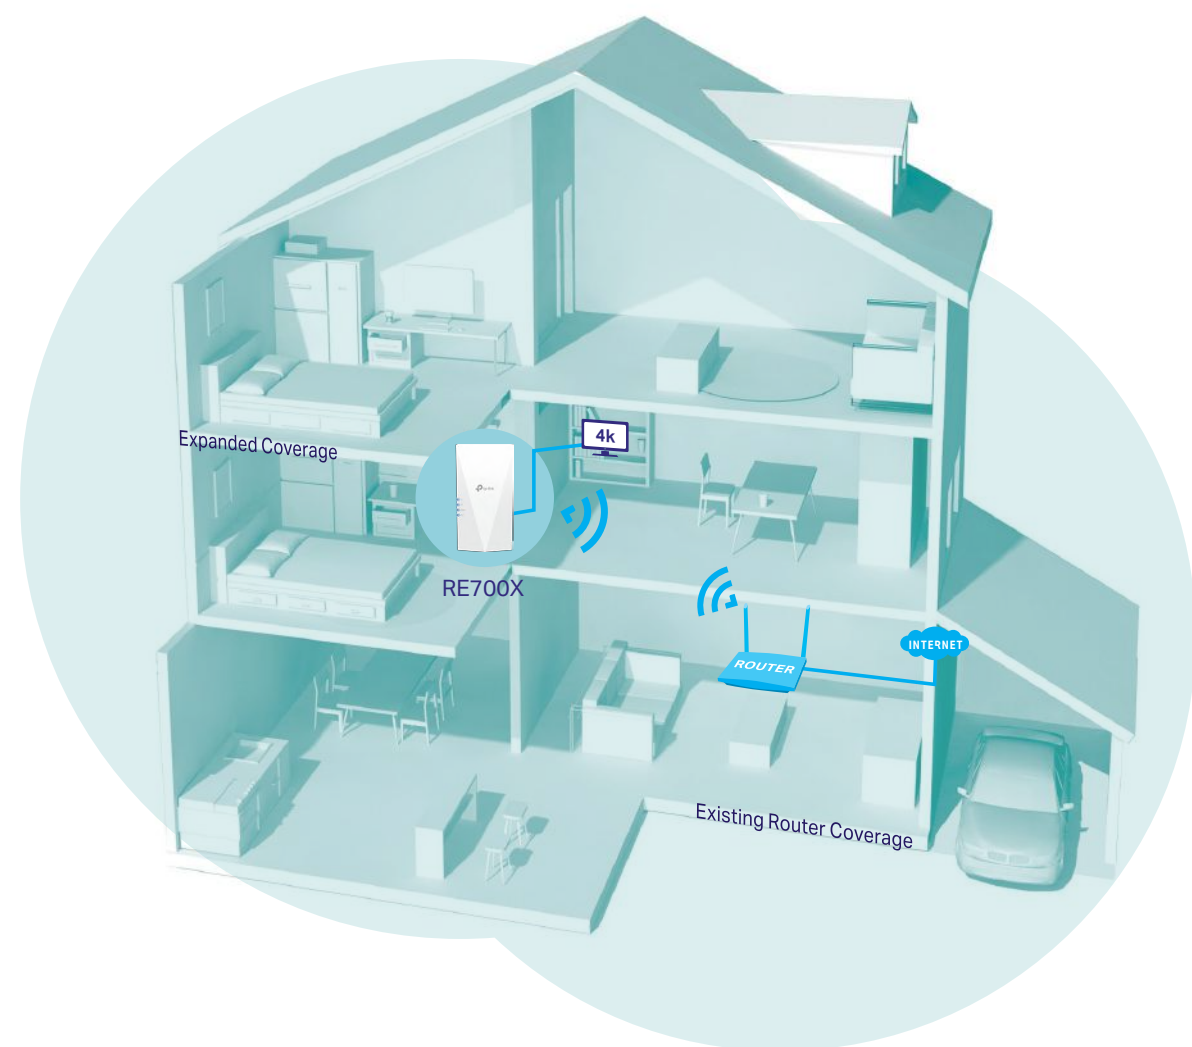

Highlights

Extend AX3000 Wi-Fi to Your Whole Home

Works with any Wi-Fi router to eliminate Wi-Fi dead zones, and blanket your home with stable, super-fast, seamless Wi-Fi via OneMesh™.

● Wi-Fi Coverage
— Ethernet Cable

Faster Wi-Fi 6 Speed

Experience explosive Wi-Fi speeds up to 3 Gbps with the wider 160 MHz channel.[†]

Larger Capacity

Wi-Fi 6 builds a more efficient network that increases the average throughput by 4 times and servers more devices.[^]

Ultra-Low Latency

Take advantage of ultra-low latency to enjoy smoother online experience.

Save Clients' Battery Power

Target Wake Time schedules the connection time of battery-powered devices to reduce their power consumption.*

Adaptive Path Selection

Keep your network running at top-speed by automatically choosing the fastest connection path to the router.

Access Point Mode

Create a new Wi-Fi access point to enhance your wired network with Wi-Fi capability.

Easy Setup Within Minutes

Easy setup and management via WPS button/Tether app/Web UI.