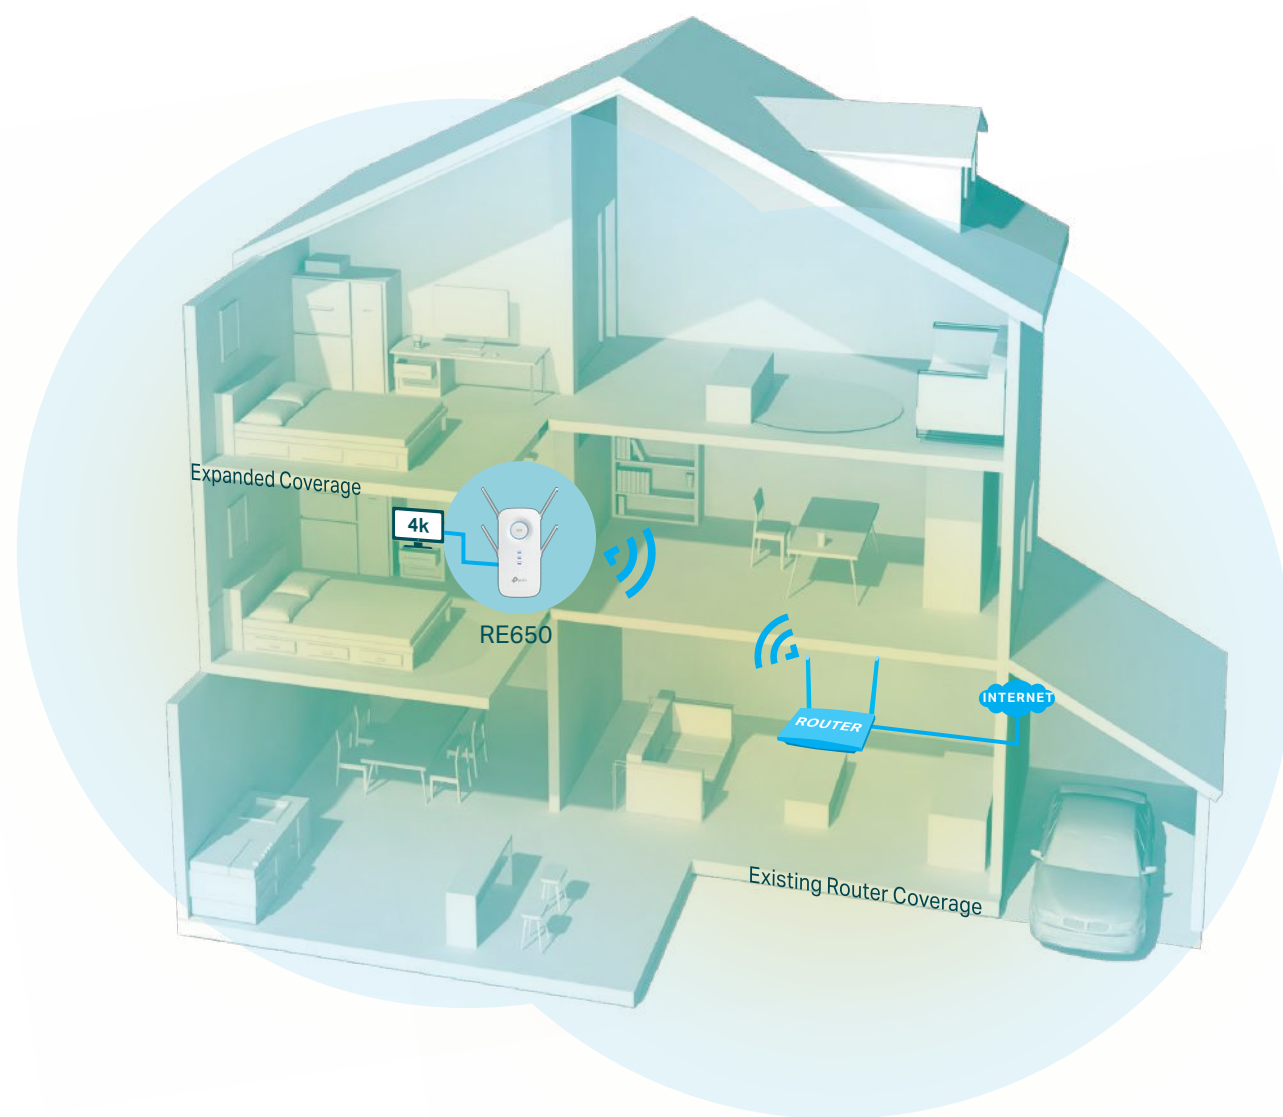

AC2600 MU-MIMO Wi-Fi Range Extender

Works with any Wi-Fi Router[‡]

RE650

 Wi-Fi
Dead-Zone Killer

 Uninterrupted
Streaming

 4 × 4
MU-MIMO

 Gigabit
Ethernet Port

 Easy Setup
via Tether App

Highlights

Eliminate Wi-Fi Dead Zones with Powerful Wi-Fi

The AC2600 MU-MIMO Wi-Fi Range Extender connects to your router wirelessly, strengthening and expanding its signal into areas it can't reach on its own, achieving speeds of 800 Mbps on the 2.4 GHz band and 1733 Mbps on the 5 GHz band.†

Access Point Mode

Create a new Wi-Fi access point to enhance your wired network with Wi-Fi capability.

Easy Setup and Management

Via the WPS button / Tether app / Web UI.

Highlights

More Than A Traditional Wi-Fi Extender

Strong Signal

Weak Signal

Four External Antennas

Establish stronger connections and greater Wi-Fi coverage.

Secure One-touch Connection (WPS)

Instantly connect to the router with the touch of the WPS button.